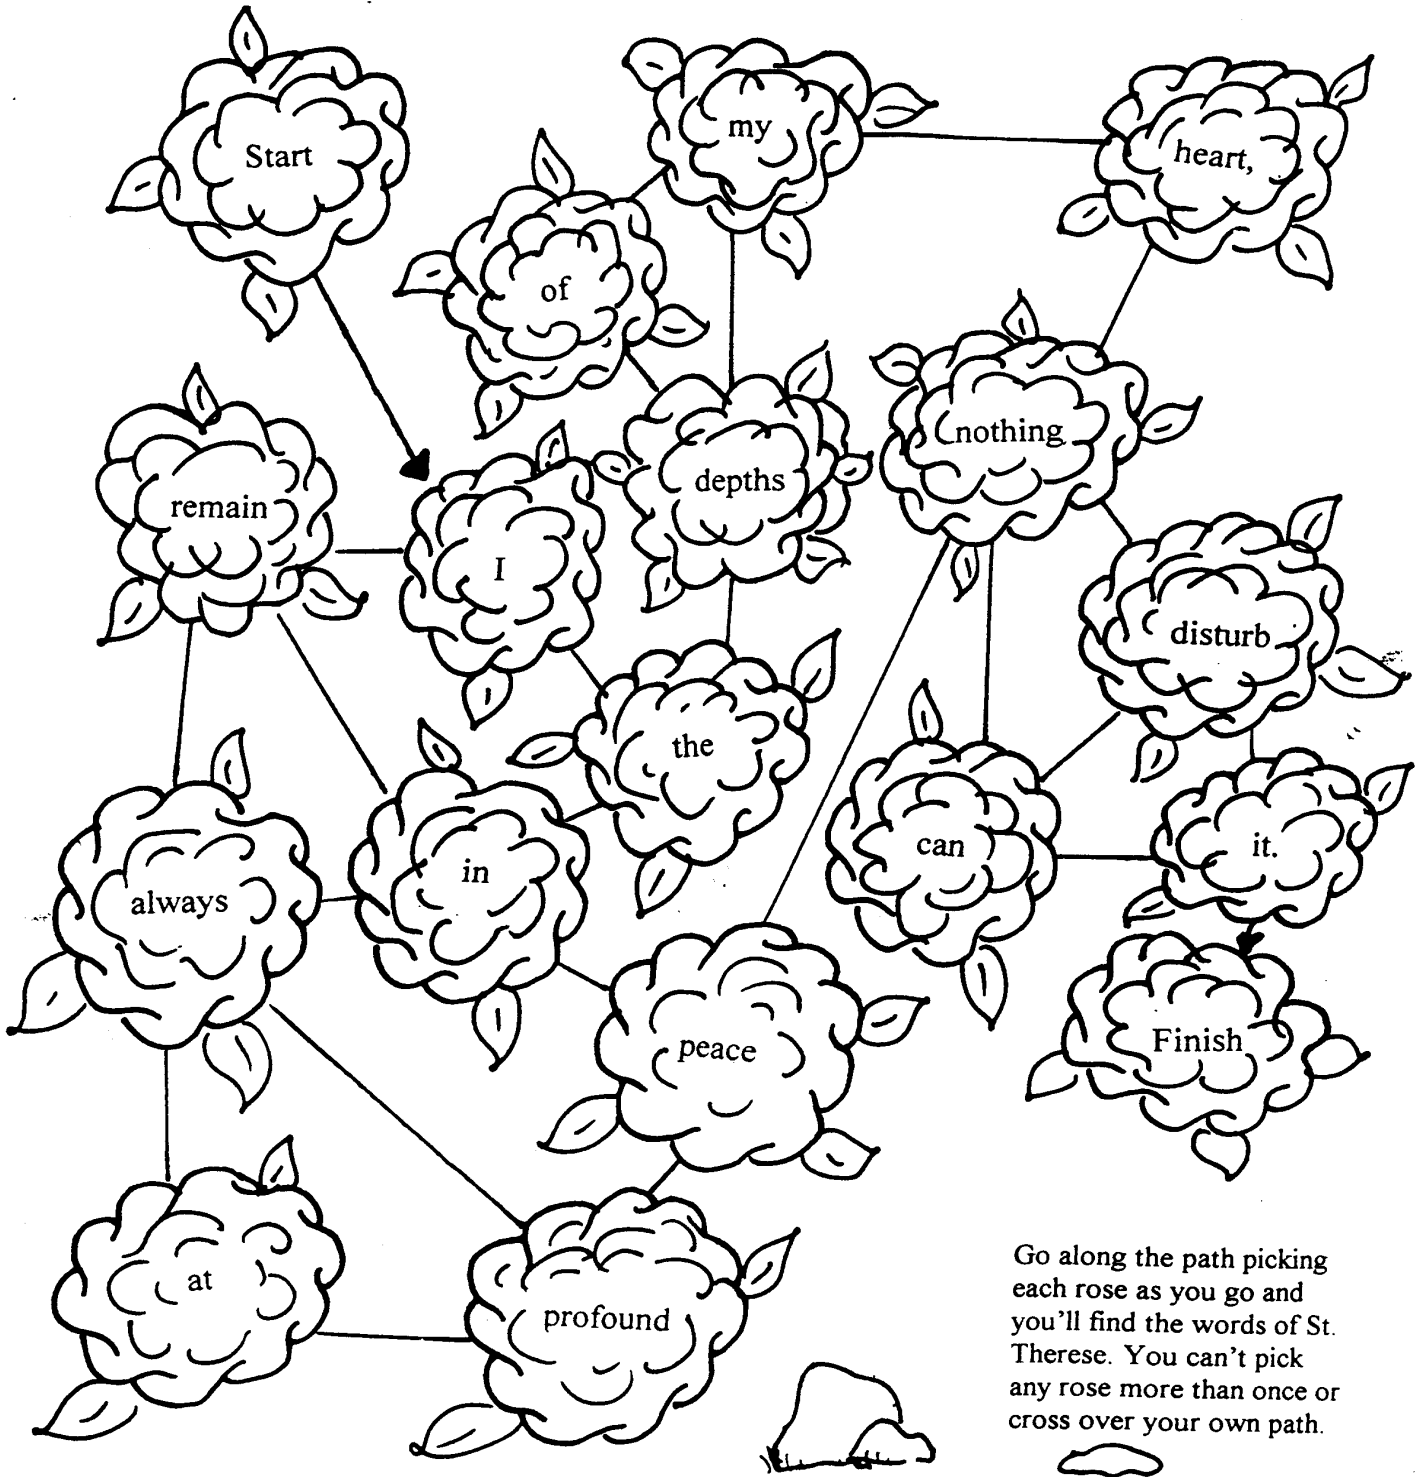

DOWN THE GARDEN PATH

Go along the path picking each rose as you go and you'll find the words of St. Therese. You can't pick any rose more than once or cross over your own path.

Permission granted for photocopying for ministry use only. Not for resale.
Courtesy of St. Therese's Church, Courtyce Ontario, Canada.

Down the Garden Path

Answer:

“I remain always at profound peace in the depths of my heart, nothing can disturb it.”

St. Therese